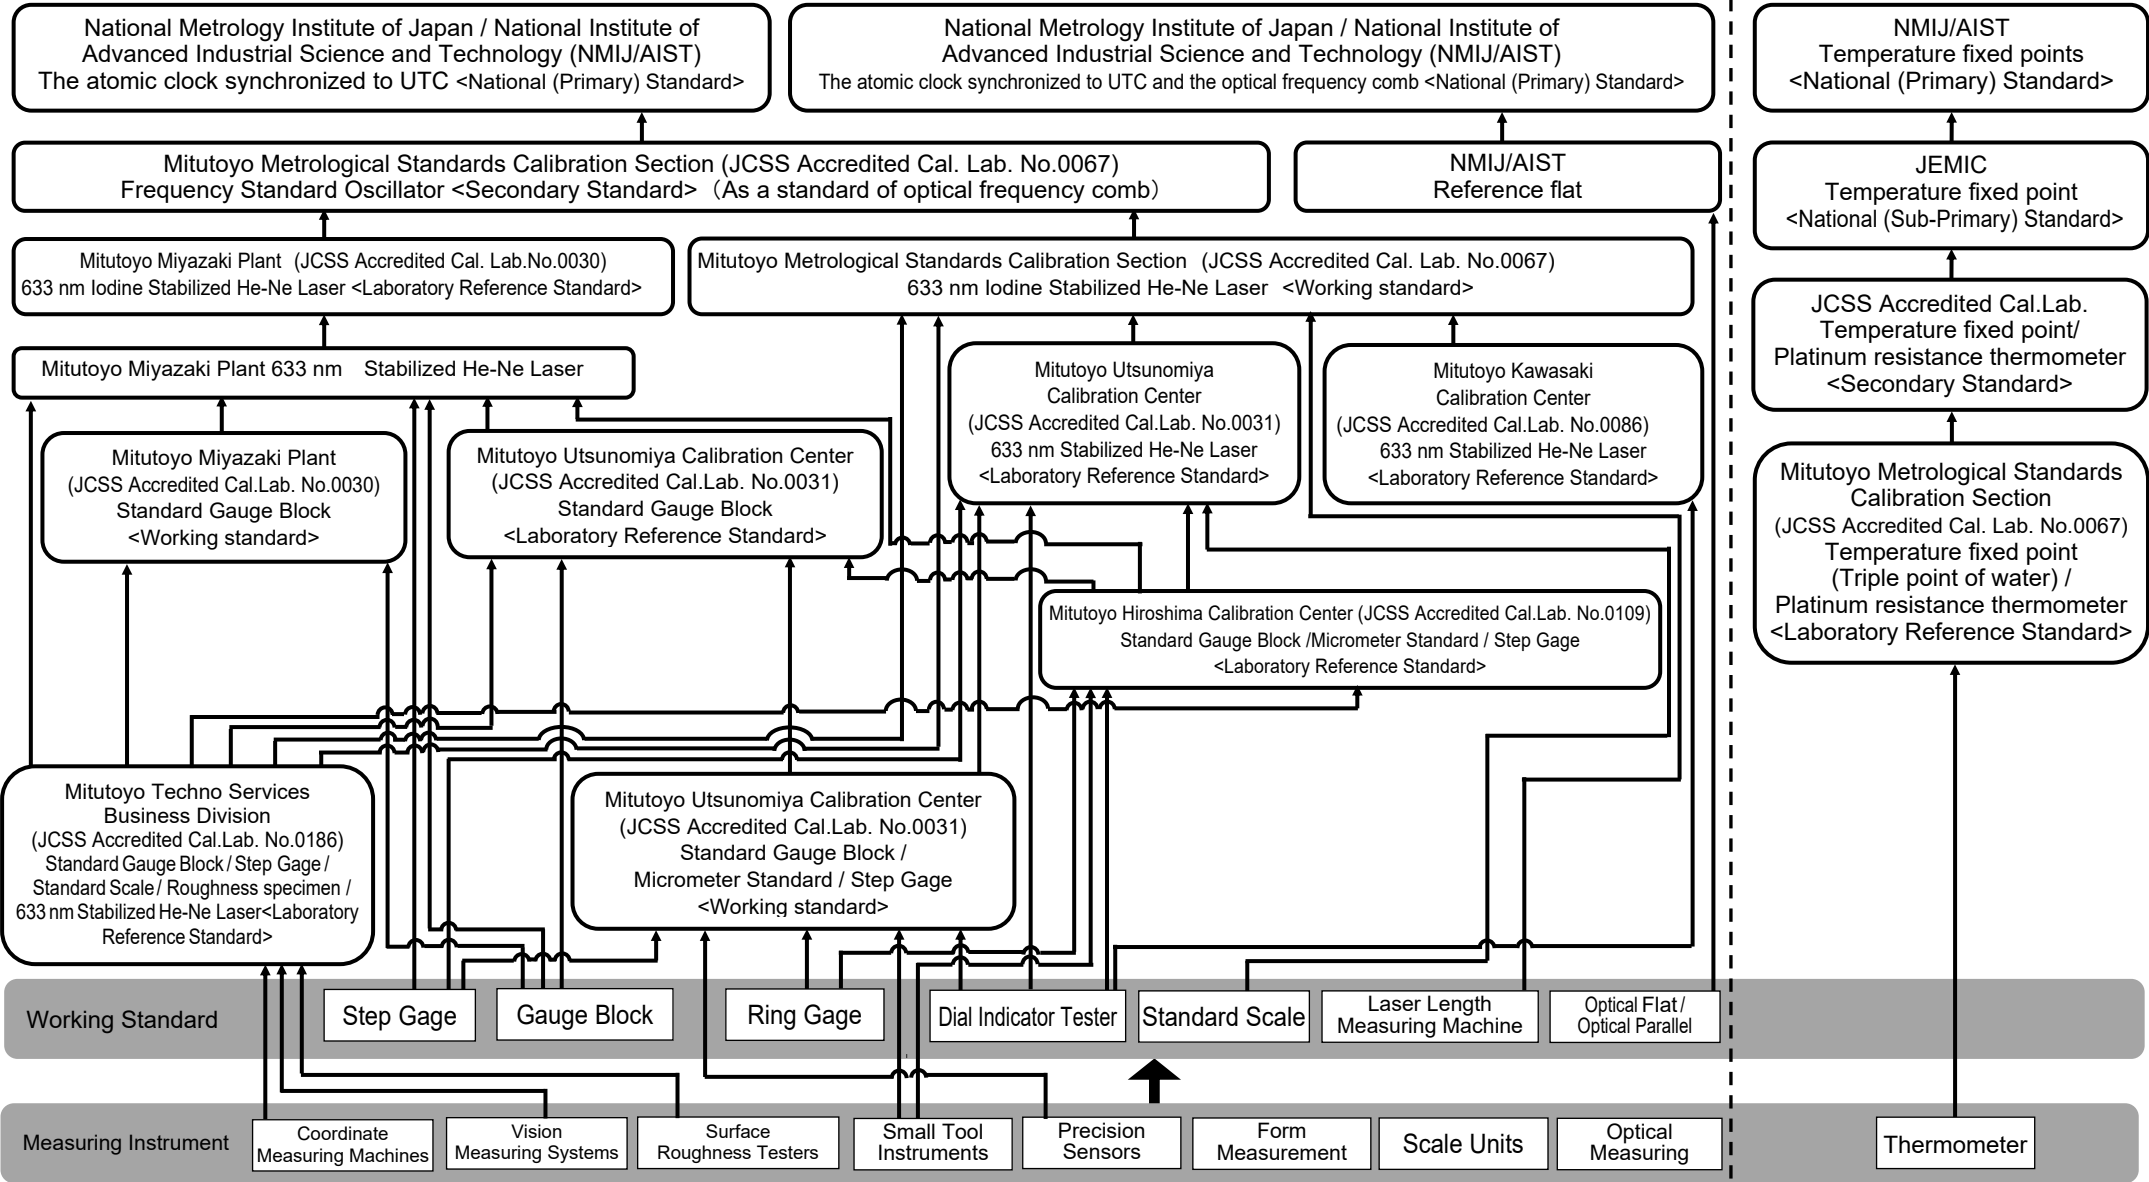

Traceability of Mitutoyo Standard

Traceability of Length Field

Traceability of Temperature

◆ This chart shows a simplified traceability system of a part of Mitutoyo products. Detailed traceability charts are published for each product.

Traceability of Test Equipment

◆ This chart shows a simplified traceability system of a part of Mitutoyo products. Detailed traceability charts are published for each product.